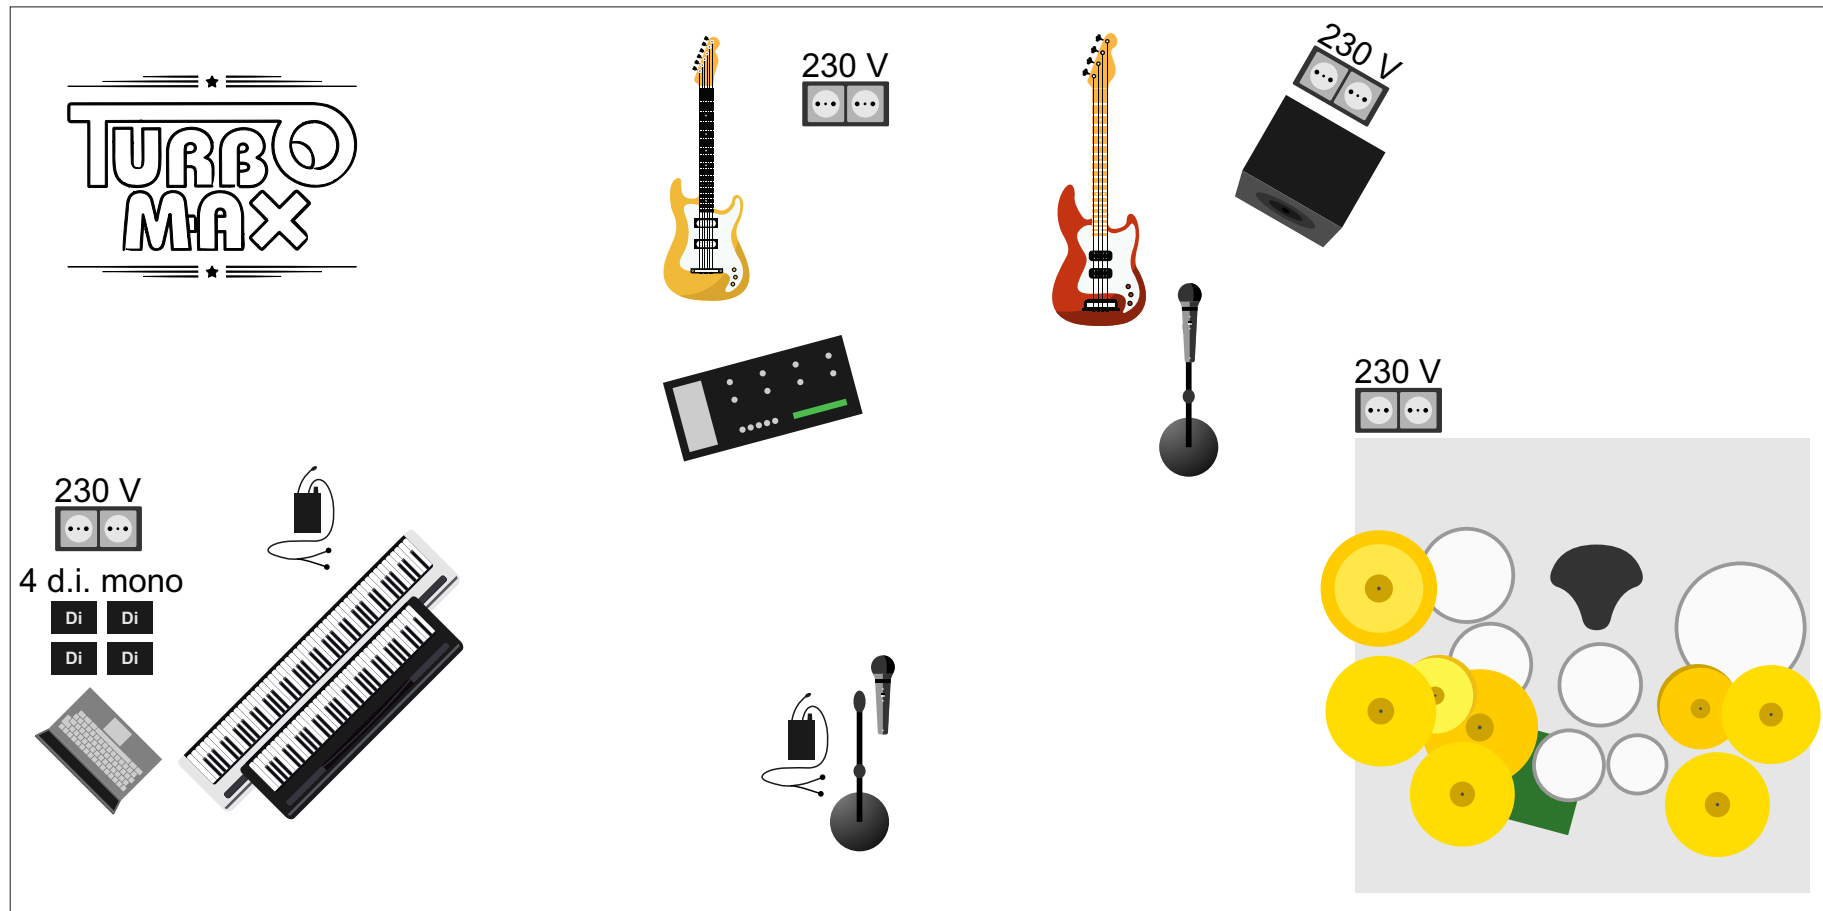

# Stage Plot Turbo Max

## DRUMS

- 1- bd -> beta 91
- 2- gong bd -> beta 92
- 3- snare -> sm57
- 4- hh -> sm81
- 5- tom 1 -> akg P4 / e604
- 6- tom 2 -> akg P4 / e604
- 7- floor 1 -> akg P4 / e604
- 8- floor 1 -> akg P4 / e604
- 9- oh L -> sm81
- 10- oh R -> sm81

## BASS

- 11- bass -> xlr